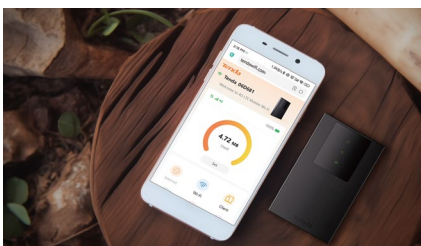

Simple Smart Mobile Management

No need to download APP, simply access 'tendawifi.com' using your mobile browser. Easily view detailed information like data usage, Wi-Fi, battery, etc., and effortlessly configure settings.