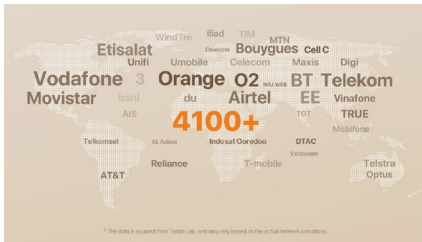

Compatible with 4100+ Operators, Plug and Play

It integrates SIM cards from 4000+ global operators. Simply insert the SIM card, power on, and connect without any configuration. It allows you to easily connect Wi-Fi wherever you are.

※ The data is sourced from Tenda Lab, and may vary based on the actual network conditions.